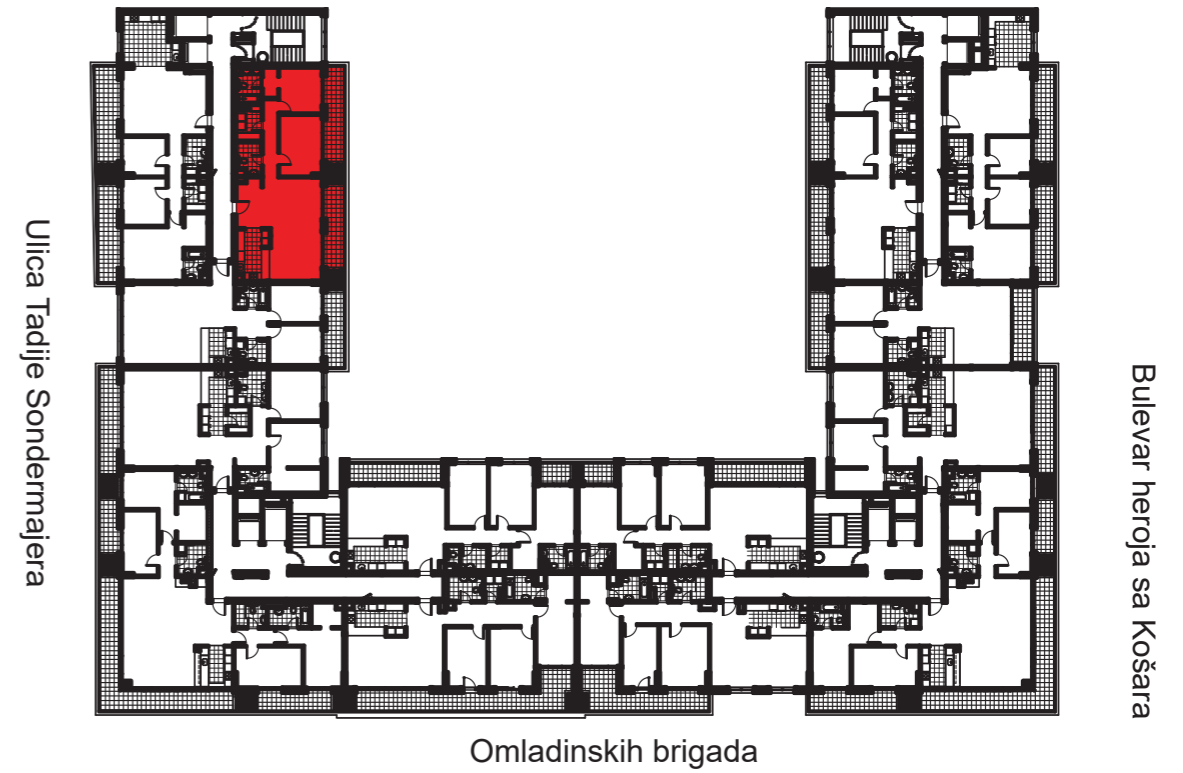

Leptera 

TROSOBAN STAN

TWO - BEDROOM APARTMENT

PROSTORIJE / PREMISES

1 ULAZ / Entrance	5.70m²
2 DNEVNA SOBA SA TRPEZARIJOM Living room with dining area	30.16m²
3 KUHINJA / Kitcher	8.68m²
4.1 KUPATILO / Bathroom	3.82m²
4.2 KUPATILO / Bathroom	4.20m²
4.2 VEŠERNICA / Laundry	4.32m²
5.1 SPAVAĆA SOBA / Bedroom	10.29m²
5.2 SPAVAĆA SOBA / Bedroom	13.59m²
6 HODNIK / Corridor	6.31m²
7.1 GARDEROBER / Wardrobe	0.98m²
7.2 GARDEROBER / Wardrobe	2.42m²
NETO STAN BEZ TERASE NET APARTMENT WITHOUT TERRACE	90.47m²
T1 TERASA / Terrace	9.67m²
T2 TERASA / Terrace	8.34m²

stan / apartment **4.35**
sprat / floor **IX**

UKUPNO STAN / TOTAL NET AREA **108.48m²**