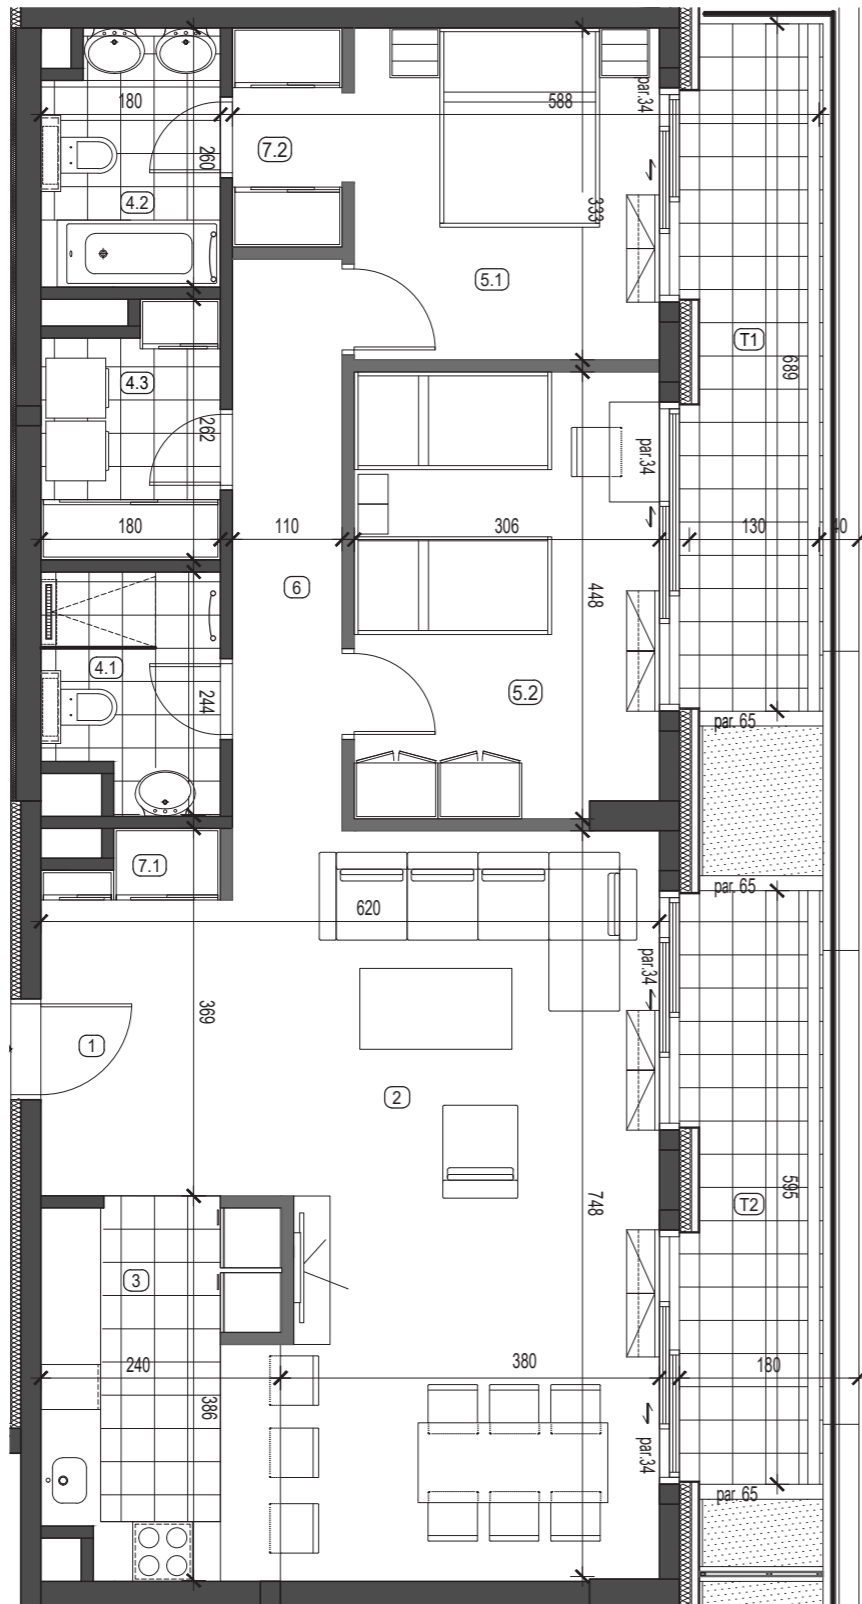

Leptera 

TROSOBAN STAN

TWO - BEDROOM APARTMENT

PROSTORIJE / PREMISES

1 ULAZ / Entrance	5.70m²
2 DNEVNA SOBA SA TRPEZARIJOM Living room with dining area	30.16m²
3 KUHINJA / Kitcher	8.68m²
4.1 KUPATILO / Bathroom	3.82m²
4.2 KUPATILO / Bathroom	4.20m²
4.2 VEŠERNICA / Laundry	4.32m²
5.1 SPAVAĆA SOBA / Bedroom	10.29m²
5.2 SPAVAĆA SOBA / Bedroom	13.59m²
6 HODNIK / Corridor	6.31m²
7.1 GARDEROBER / Wardrobe	0.98m²
7.2 GARDEROBER / Wardrobe	2.42m²
NETO STAN BEZ TERASE NET APARTMENT WITHOUT TERRACE	90.47m²
T1 TERASA / Terrace	9.67m²
T2 TERASA / Terrace	8.34m²

stan / apartment **4.35**
sprat / floor **IX**

UKUPNO STAN / TOTAL NET AREA **108.48m²**